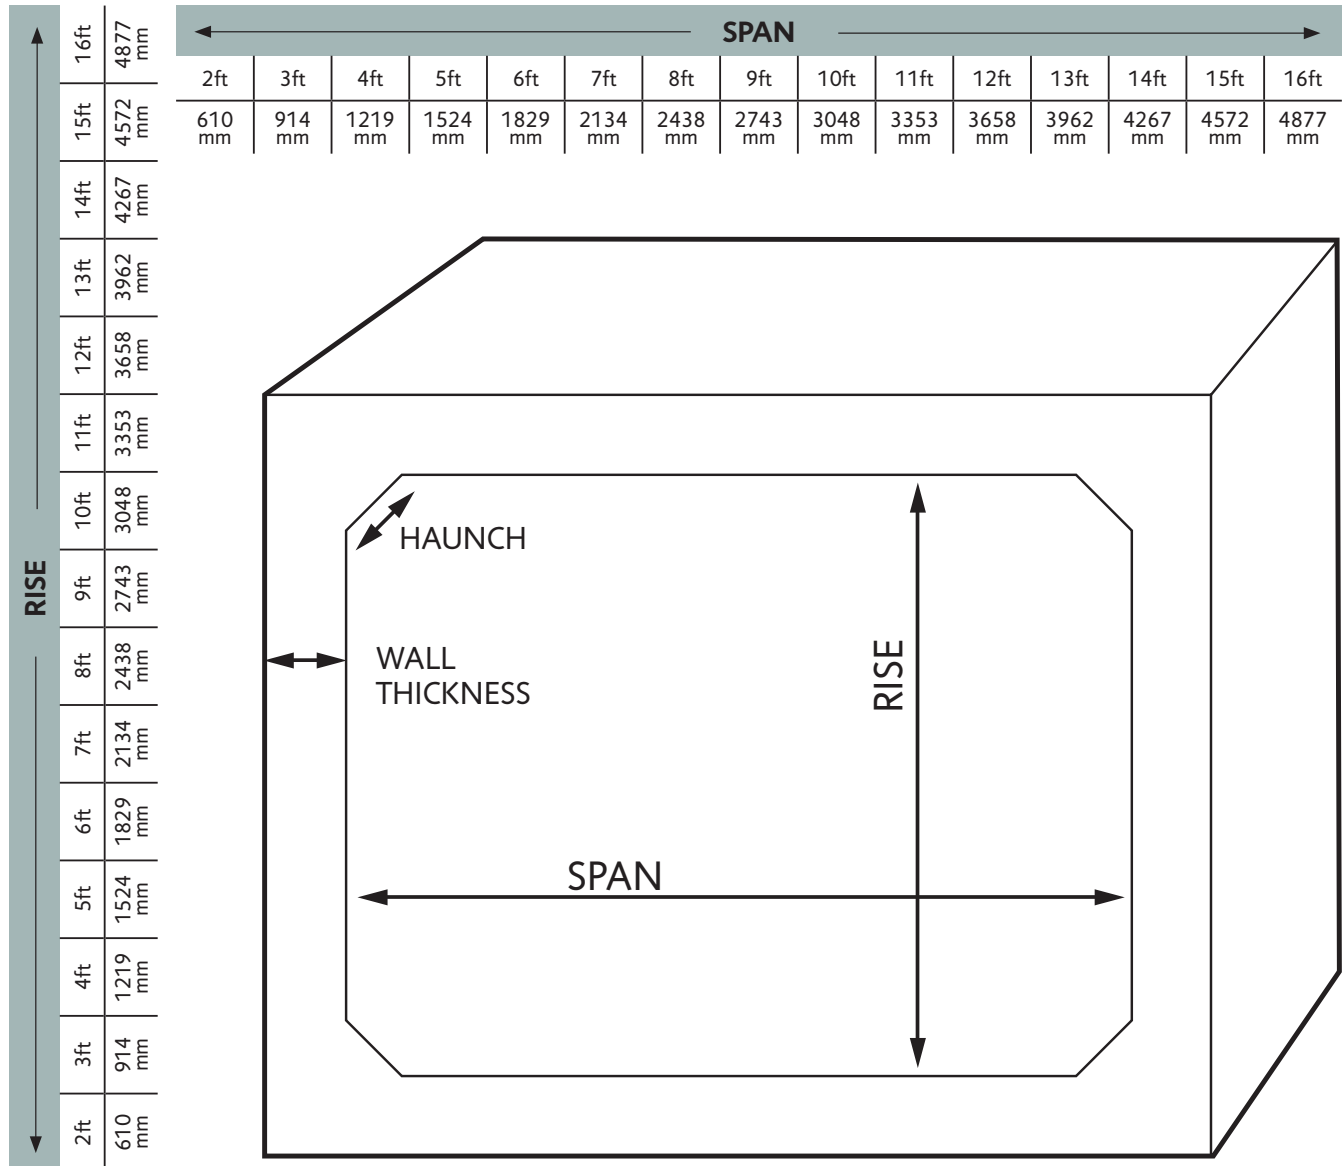

## AVAILABLE BOX CULVERT SIZES:

### IMPORTANT NOTES:

Available Haunch Sizes are: 6" (152mm), 8" (203mm), 10" (254mm) and 12" (305mm)

Span and Rise are available in increments of 4 inches (102mm)  
For example, 6'-8" x 8'-4" (2032mm x 2540mm)

Wall thicknesses are available in 2" (51mm) increments  
For example, 2", 4", 6", etc...

Haunch Size	Min. Rise	Min. Span
6 inch	2 ft	3 ft
8 inch	3 ft	3 ft
10 inch	4 ft	4 ft
12 inch	4 ft	4 ft